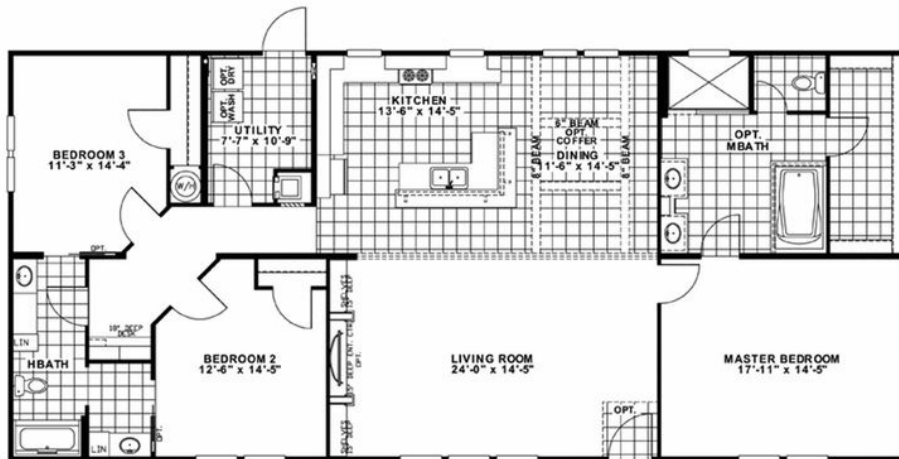

## VERSAILLES

Model number: 27MRE32663AH19

**3 beds • 2 baths • 2112 sq.ft. • 32' width • 66' depth**

Our home building facilities invest in continuous product and process improvements. Plans, dimensions, features, materials, specifications and availability are subject to change without notice or obligation. Renderings and floor plans are representative likenesses of our homes and may differ from the actual homes. We invite you to tour a Home Center near you and inspect the highest value in quality housing available or call (828) 684-4874 to speak with a Home Consultant. Copyright 2017, CMH. All rights reserved.